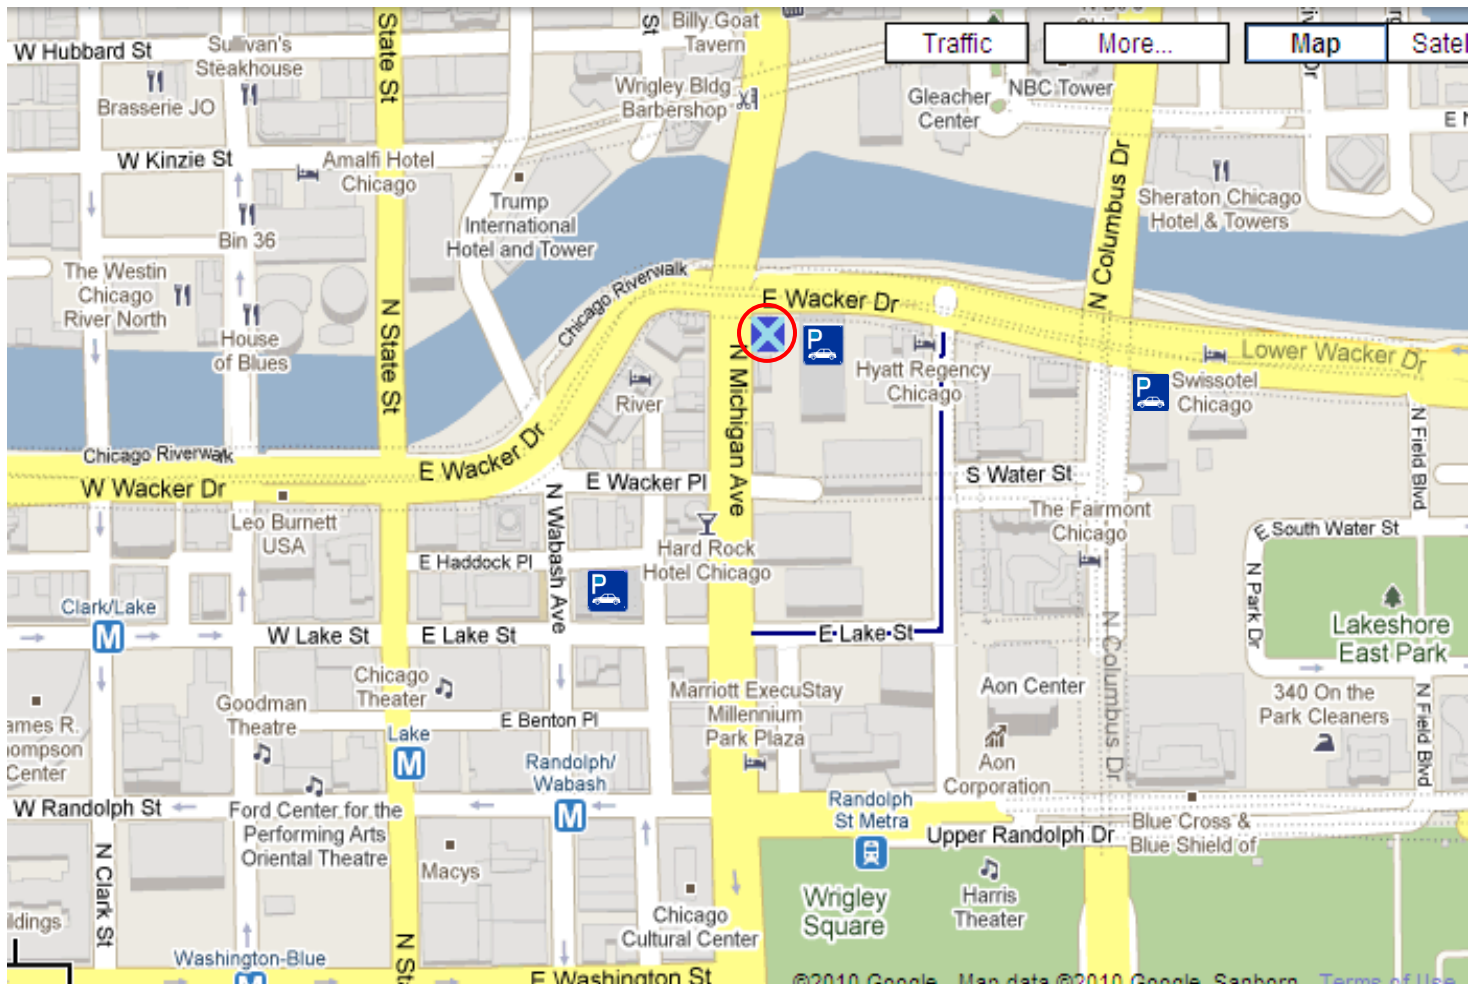

Insight Psychological Centers

Simple Chicago Directions and Logistics

Downtown Chicago

333 North Michigan Avenue
Suite 1900
Chicago, IL 60601

To arrive at our Chicago location you will need to head in the general direction of Wacker Drive and North Michigan Avenue to the Northeastern Loop area of Chicago. Easy garage parking is located near both locations at 111 E Wacker Drive and 60 E Lake Street. If you prefer travel via "L" train, nearby stops include: Lake (for the Red Line), Washington-Blue (for the Blue Line) and Randolph/Wabash (for all other "L" trains). Buses are also an easy option with frequent routes leading to and from North Michigan Ave.

Arriving at 333 North Michigan:

When you are at the 333 address on the east side of the avenue you should see be able to see the Blackhawks Store on the ground floor. Walk into the building and take the elevators on the left up to the nineteenth floor to suite 1900.

MAP KEY:

Current 333 N Michigan Ave. Location

Street
Parking

Garage
Parking

For Additional Area Parking Information Visit: parkingwiz.com at <http://tiny.cc/w17wp>